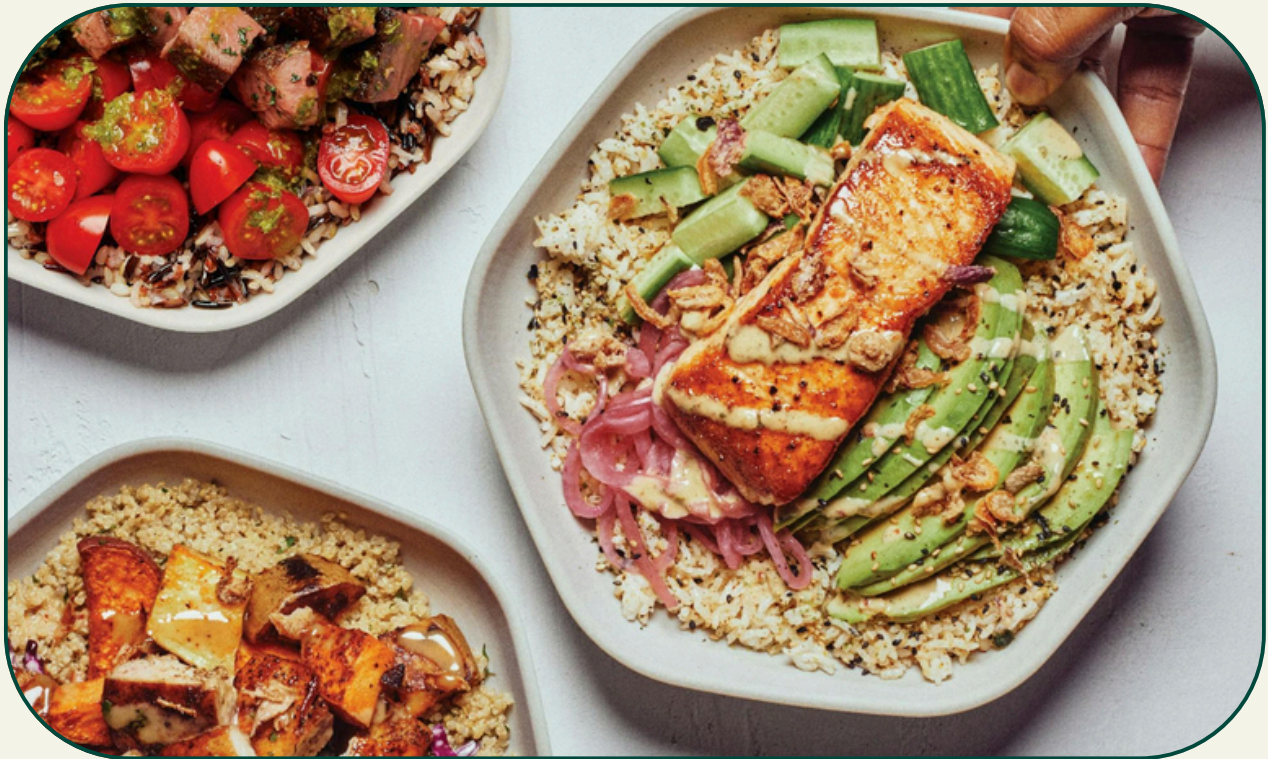

## ENJOY 20% OFF EVERY WEEKEND IN JULY

Present this 'Taste the Gables' flyer or badge in-store at checkout to receive 20% off one protein plate, bowl, or salad\*. Valid only Fridays – Sundays from 7/5-7/28.