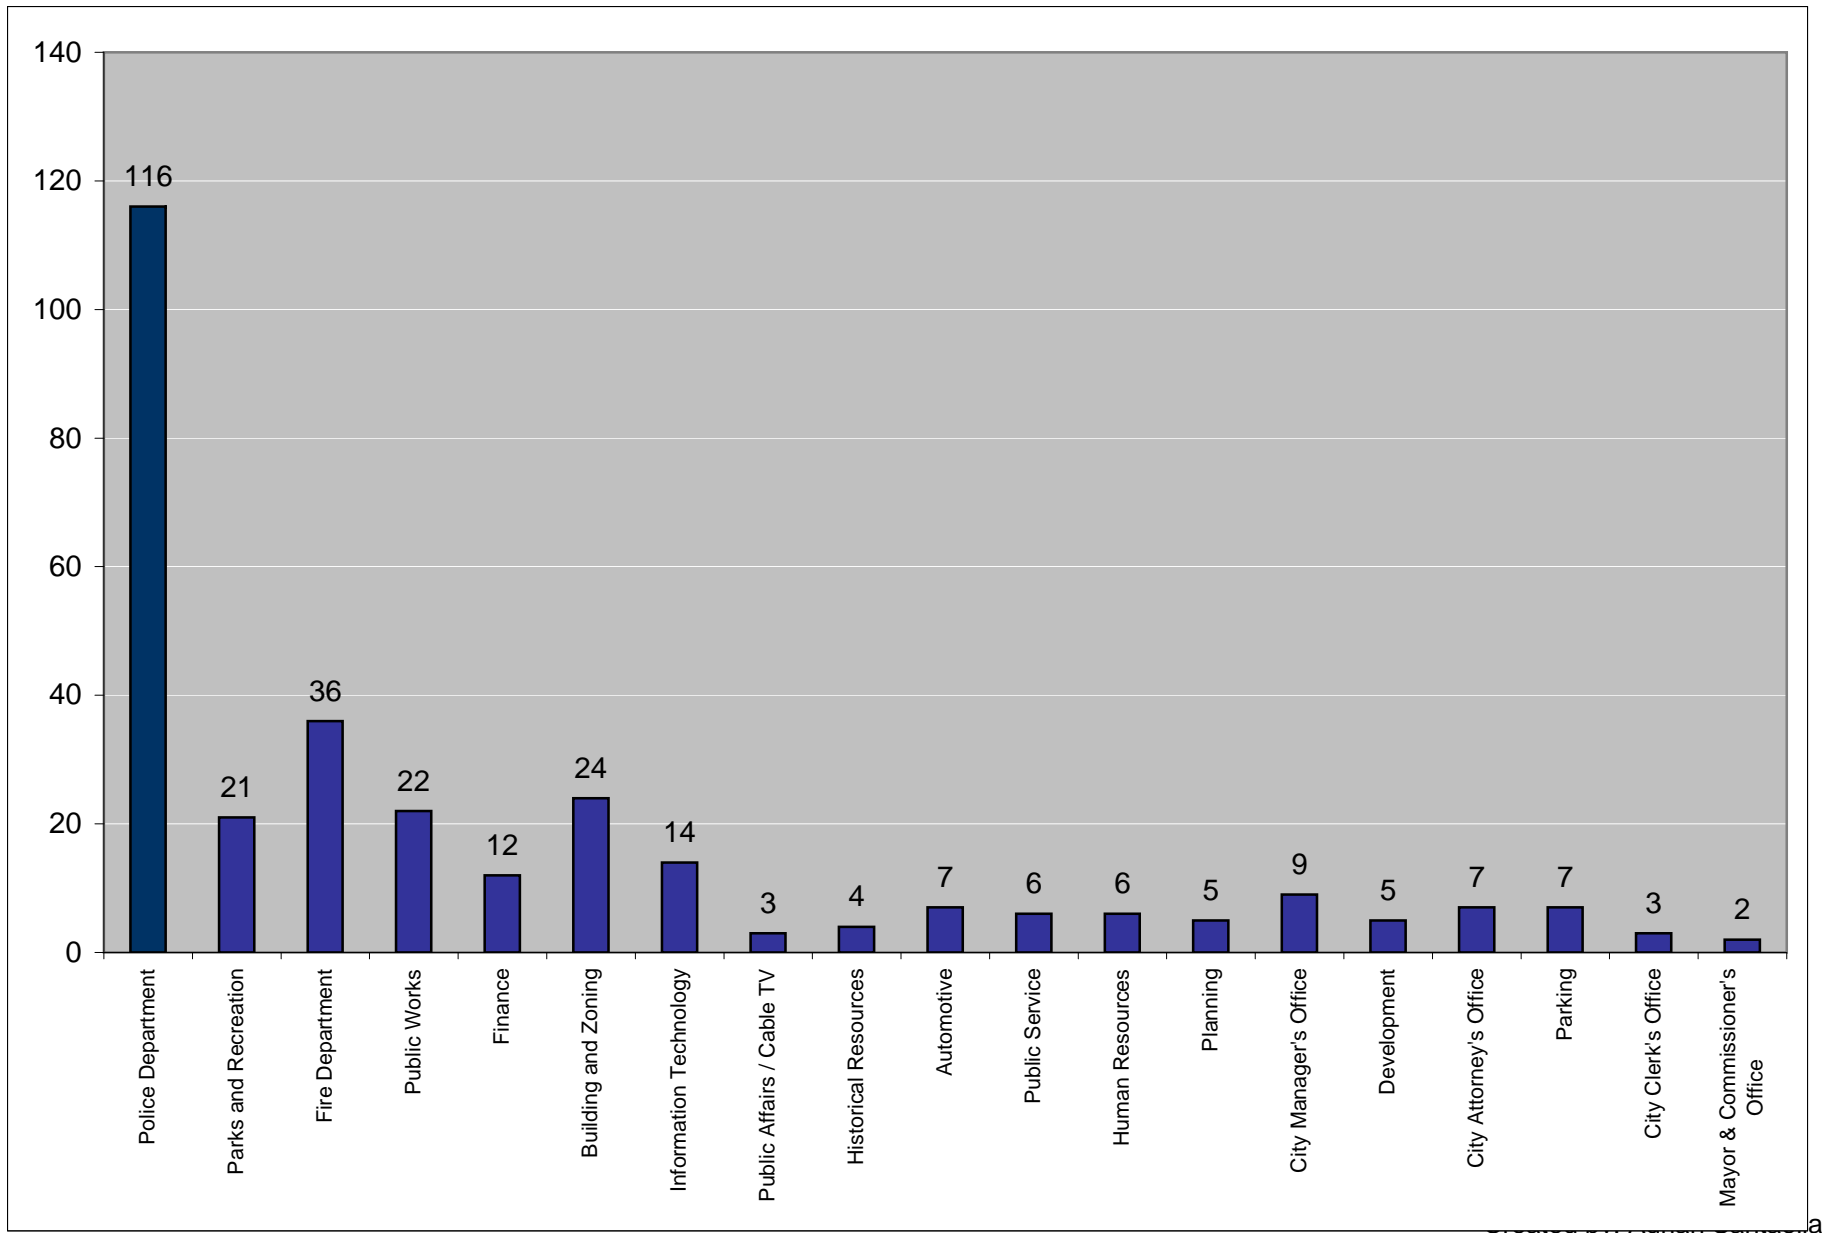

## Total Tickets Closed by Department for 2004 - 2005 Fiscal Year

Date of Creation: 11/13/2006

Date of Printing: 4/20/2007

Filename: C:\Documents and Settings\laapolinar2.CGABLES\Local Settings\Temporary Internet Files\OLK7\Opened\_Tickets\_041807.xls